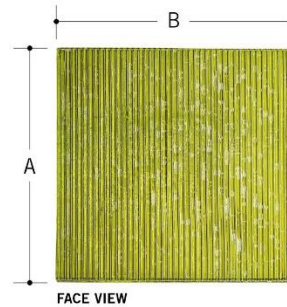

Riffs collection | SQUARE PULLS

Original cabinet hardware handmade in the USA stunningly designed crystalized clear ribbed glass comes in ten colors and hand polished solid stainless steel in either mirror polished or satin nickel fused together to make an elegant and durable cabinet knobs and pulls. Small variations in the final piece may occur and are considered part of the beauty of the design.

DIMENSIONS

STYLE #	A	B	C
RSQP2	2"	2"	1.5"
RSQP4	4"	4"	1.5"
RSQP6	6"	6"	1.5"

COLORS:
GG Garden Green GE Golden Eyes M Mink SW Snow White PP Perfect Pink
SB Stormy Black AM Aqua Marine LTR Love That Red BB Bombay Blue