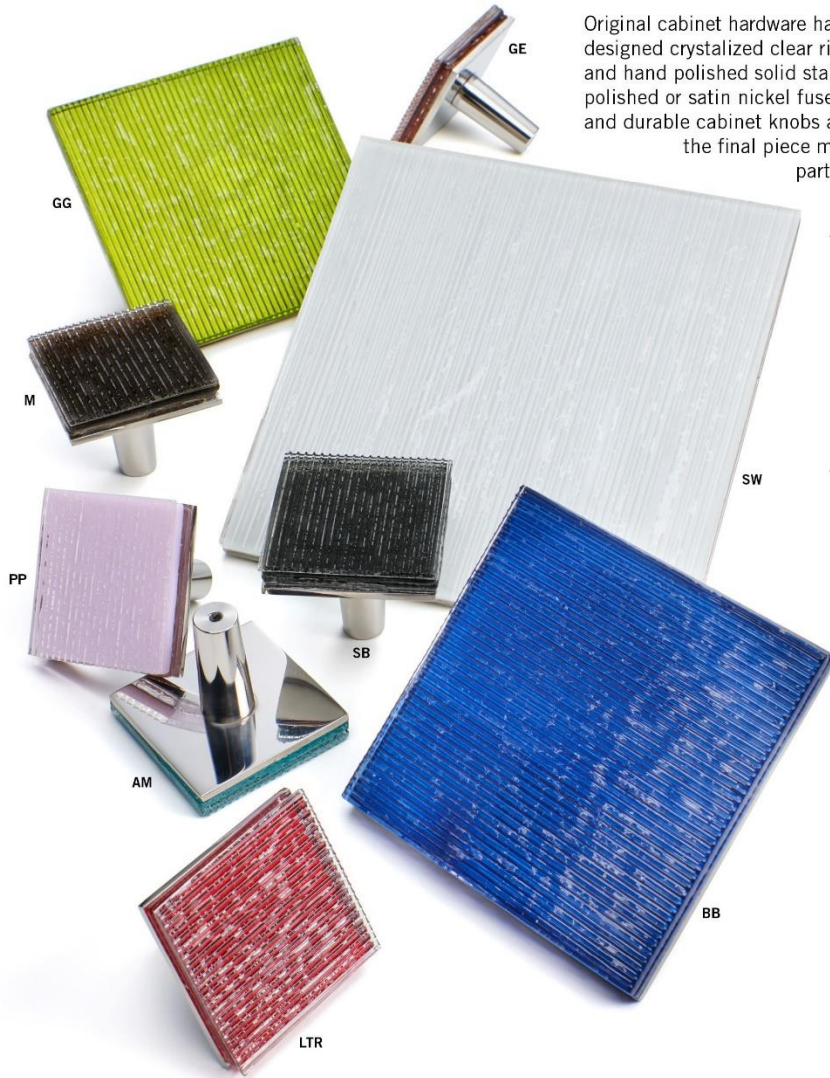

Riffs collection | SQUARE PULLS

Original cabinet hardware handmade in the USA stunningly designed crystalized clear ribbed glass comes in ten colors and hand polished solid stainless steel in either mirror polished or satin nickel fused together to make an elegant and durable cabinet knobs and pulls. Small variations in the final piece may occur and are considered part of the beauty of the design.

DIMENSIONS

STYLE #	A	B	C
RSQP2	2"	2"	1.5"
RSQP4	4"	4"	1.5"
RSQP6	6"	6"	1.5"

COLORS:
GG Garden Green GE Golden Eyes M Mink SW Snow White PP Perfect Pink
SB Stormy Black AM Aqua Marine LTR Love That Red BB Bombay Blue